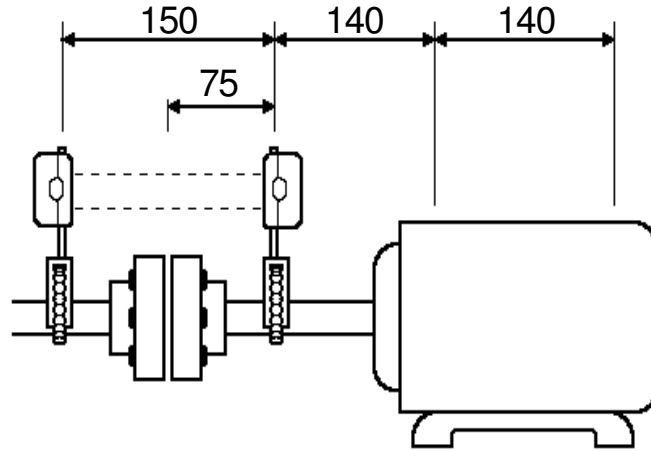

31/822 Scrubber Pump Final Alignment Measurements

		0.02 /100		0.12
		0.06 /100		0.05